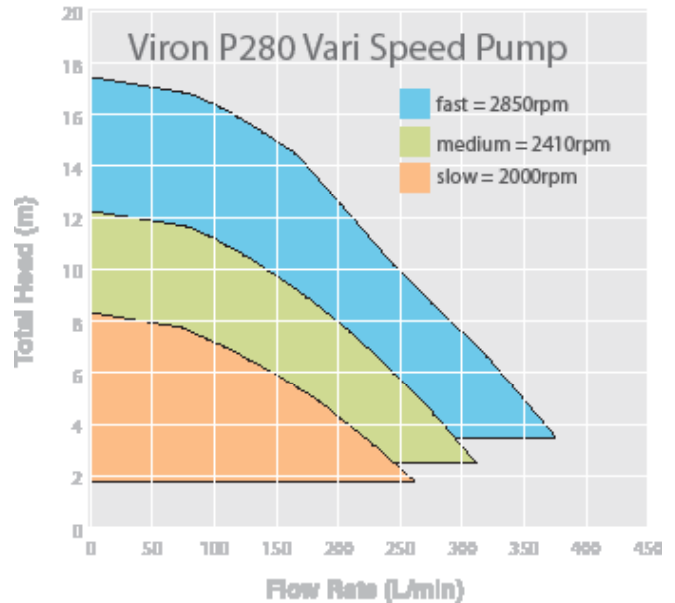

Viron P280 Vari Speed Pump

Install a Viron P280 Vari Speed pool pump and relax with the knowledge that you will be reducing your electricity costs, helping the environment and providing your family with a crystal clean and healthy pool.

The Viron P280 pump utilises state of the art permanent magnet brushless 3 speed DC motor which has been developed to dramatically decrease your operating costs. Unlike conventional single speed motors, which work at maximum capacity at all time, the Viron P280 adapts to the task at hand reducing your electricity consumption and saving you money all year round.

The Viron P280 is also significantly quieter than conventional pool pumps. So quiet that it can be operated at times simply not feasible for other pumps. This means you can use your pump during off peak electricity times reducing your power bill even further.

With the Viron P280 installed you will have the advantage of reduced chlorinator size, increased sanitiser stability and reduced wear and tear on your filtration plus more efficient cleaning of your media filter all to help your pool equipment last longer and reduce the lifetime operating costs of your pool.

The environmental savings are equally impressive with the Viron P280 saving up to 1 tonne of CO₂ emissions each year when compared to a conventional pump. The Viron P280 pump is also a direct replacement for all AstralPool/Hurlcon CX, TX and CTX pumps.

The Viron P280 Pump is covered by a limited 3 year warranty against defects in materials and workmanship.

To calculate how much you could save on electricity cost visit www.astralpool.com.au

The recommended operating speed for the P280 Pump is slow speed.

Available from: