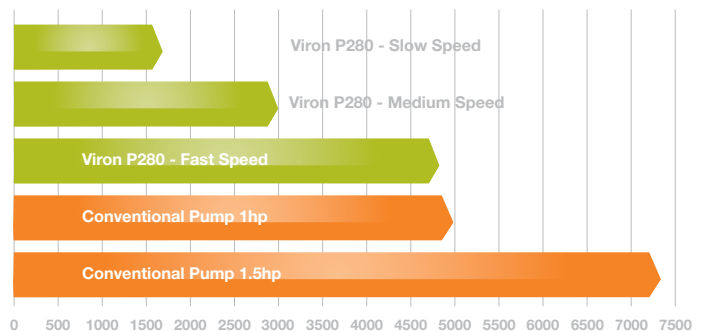

CO₂ Emissions
Viron P280 v Conventional Pool Pump (Per Day)