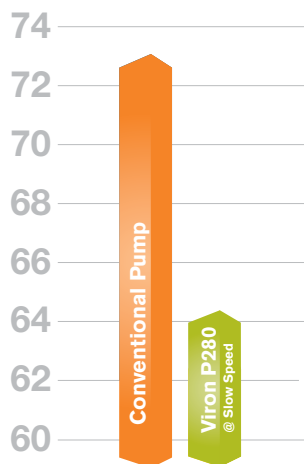

Noise Level dBA at 1 Metre
Viron P280 v Conventional Pool Pump