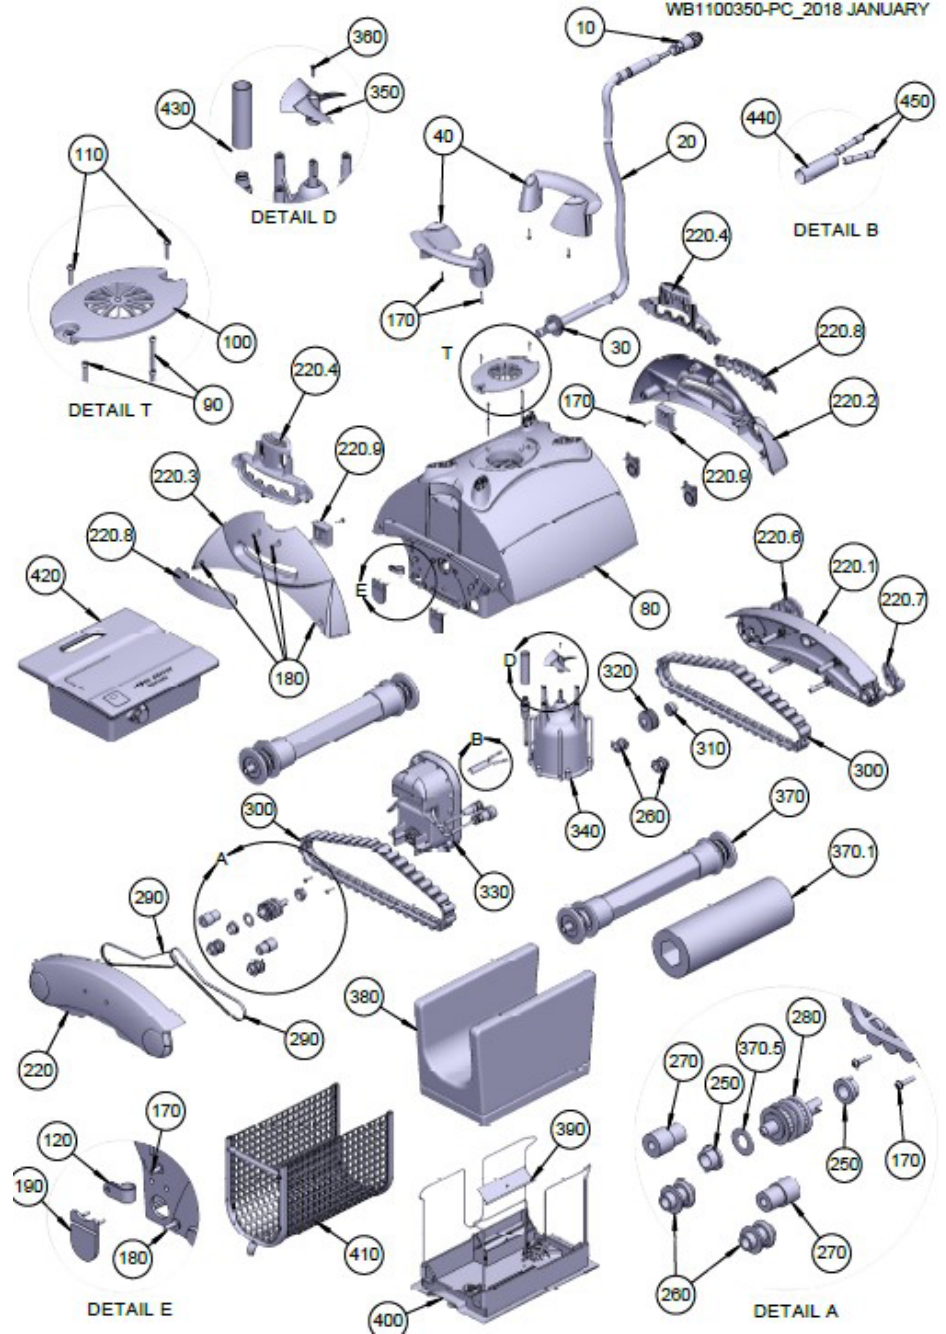

RF Robotic Pool Floor Cleaner Spare Parts

Product Code 11716

Item no.	Part no.	Description	Qty.
10.00	PL00002M	4 PIN PLUG	1
20.00	WA00018CGLA	F.CABLE CG/18M/2C/EL-SW	1
30.00	1623	SEALING GROMMET	1
40.00	AS1044710	HANDLE ASSY	2
80.00	AS1009920	BODY ASSY	1
90.00	2500	SCREW #8X1.175 PH PN	4
100.00	PP00059DB	OUTLET TOP	1
110.00	5061	SCREW 6-32X58 SS PH PA	2
120.00	HW0006700	P-CLIP 7/16 NYLON 6/6	1
170.00	2700	SCREW #8X1116 PHIL.	12
180.00	2701	SCREW #8X1116 PHIL PN	12
190.00	2305N	RUBBER VALVE	4
220.00	AS1065000	SIDE PLATE ASSY	1
220.10	AS10650B1	SIDE PLATE ASSY	1
220.20	PP00080IV	BRACKET LOWER CABLE SIDE	1
220.30	PP00053IV	BRACKET LOWER	1
220.40	PP00054IV	HANDLE BRACKET	2
220.60	PP0035400	BUMPER RIGHT	1
220.70	PP0035700	BUMPER LEFT	1
220.80	PP00355IV	CAP FOR HANDLE BRACKET	2
220.90	PP00356IV	WASHER FOR HANDLE BRACKET	2
250.00	2613	MOLYBDENUM BUSHING	2
260.00	3500	SMALL ROLLER	4
270.00	3506	SLEEVE ROLLER	2

Item no.	Part no.	Description	Qty.
280.00	AS0034110	PULLEY ASSY	1
290.00	3302	DRIVE BELT	2
300.00	3201G	DRIVE TRACK	2
310.00	2610	BUSHING FOR LOWER CASING	1
320.00	PP0003700	LARGE ROLLER	1
330.00	AS08708D-SP	SP MOTOR MS/FL/PVAC/V44	1
340.00	AS00035R-SP	PUMP MOTOR SP	1
350.00	P00038	PROPELLER	1
360.00	SW000069	SCREW M3X10 PHIL DIN-965	1
370.00	AS38235CG	WHEEL TUBE ASSY	2
370.10	PP03009GY	PVA BRUSH	2
370.50	3603	FLAT DELRIN WASHER	1
380.00	8100S	FINE FILTER BAG	1
390.00	9305B-NT	BOTTOM LID VALVE	2
400.00	BS6100200	S/A BOTTOM LID	1
410.00	AS09242	FILTER SCREEN ASSY	1
420.00	AS2732402-SP	S.P POWER SUPPLY (SPS BASIC)	1
430.00	AS110162506	SHRINK 1625 CUT TO 60mm	1
440.00	AS110011010	SHRINK EP00110 CUT TO 100mm	1
450.00	5473	BUTT CONNECTOR	2
Not shown	AS8005010	ASSY FOR FLOATIAG CELL	1
Not shown	PP0005190	EVA CIRCLE	3
Not shown	PP0013900	GROMMET	1
Not shown	AS110300001	SEALANT BUTYL MASTIC XW3000100	2