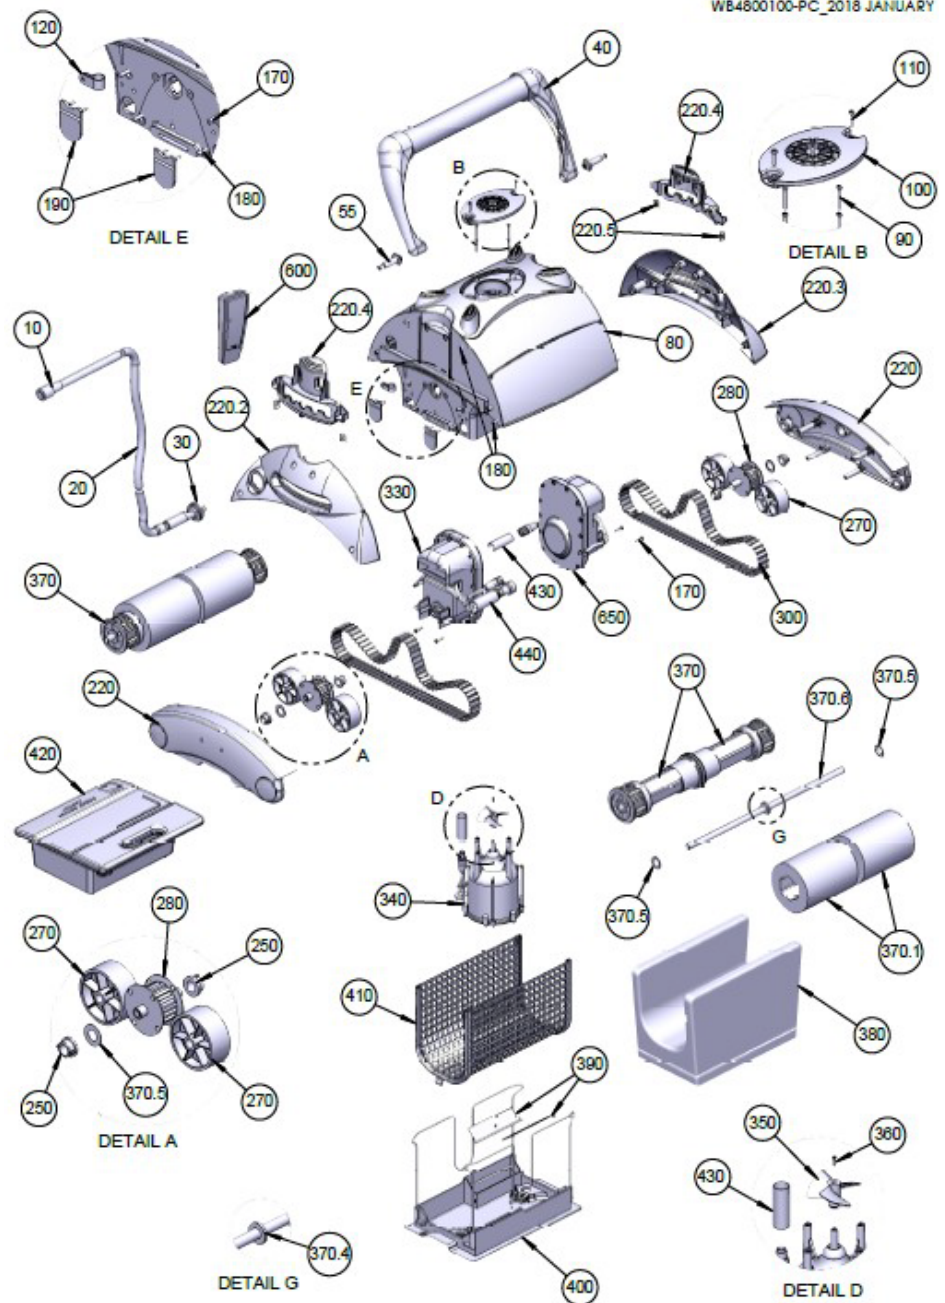

RPX Robotic Pool Cleaner Top Access Spare Parts

Product Code 11702

Item no.	Part no.	Description	Qty.
10.00	PL00002M	4 PIN PLUG	1
20.00	WA00082CGL	F.CABLE CG/18M/4C/EZ-SW/FAST	1
30.00	1623	SEALING GROMMET	1
40.00	AS1049980	HANDLE ASSY	1
55.00	SK00000IV	PIN ASSY FOR HANDLE	2
80.00	AS1009820	BODY ASSY	1
90.00	2500	SCREW #8X1.175 PH PN	4
100.00	PP00059DB	OUTLET TOP	1
110.00	5061	SCREW 6-32X58 SS PH PA	2
120.00	2105	P-CLIP 12	1
170.00	2700	SCREW #8X1116 PHIL.	8
180.00	2701	SCREW #8X1116 PHIL PN	12
190.00	2305N	RUBBER VALVE	4
220.00	AS1065000	SIDE PLATE ASSY	2
220.20	PP00080IV	BRACKET LOWER CABLE SIDE	1
220.30	PP00053IV	BRACKET LOWER	1
220.40	PP00054IV	HANDLE BRACKET	2
220.50	5087	SPRING	4
250.00	2613	MOLYBDENUM BUSHING	2
270.00	PP0013701	TENSION WHEEL	4
280.00	AS2000520	PULLEY ASSY	2

Item no.	Part no.	Description	Qty.
300.00	RB00098GY	DRIVE BELT GREY	2
330.00	AS08718D-SP	SP MOTOR MS/CLM/PVA/RC/V40	1
340.00	AS00035R-SP	PUMP MOTOR SP	1
350.00	P00038	PROPELLER	1
360.00	SW00069	SCREW M3X10 PHIL DIN-965	1
370.00	A38223CG	WHEEL TUBE ASSY	4
370.10	3009AG	PVA BRUSH	4
370.40	2607	DELTRIN WASHER	2
370.50	3603	FLAT DELRIN WASHER	6
370.60	MP00212	AXLE 413 MM	2
380.00	8100S	FINE FILTER BAG	1
390.00	9305B-NT	BOTTOM LID VALVE	2
400.00	BS6100200	S/A BOTTOM LID	1
410.00	AS09242	FILTER SCREEN ASSY	1
420.00	AS2732800-SP	POWER SUPPLY (SPS 400)	1
430.00	AS110162506	SHRINK 1625 CUT TO 60mm	2
440.00	AS110161408	SHRINK 1614 CUT TO 80mm	1
600.00	RC0100500	RC RES IDP INTEG RAD	1
650.00	AS08694D-SP	SP MOTOR SLV/13	1
Not shown	PL00008F	CONNECTOR 4 PIN FEMALE	1
Not shown	PP0005000	FLOAT FOR MOTOR	4