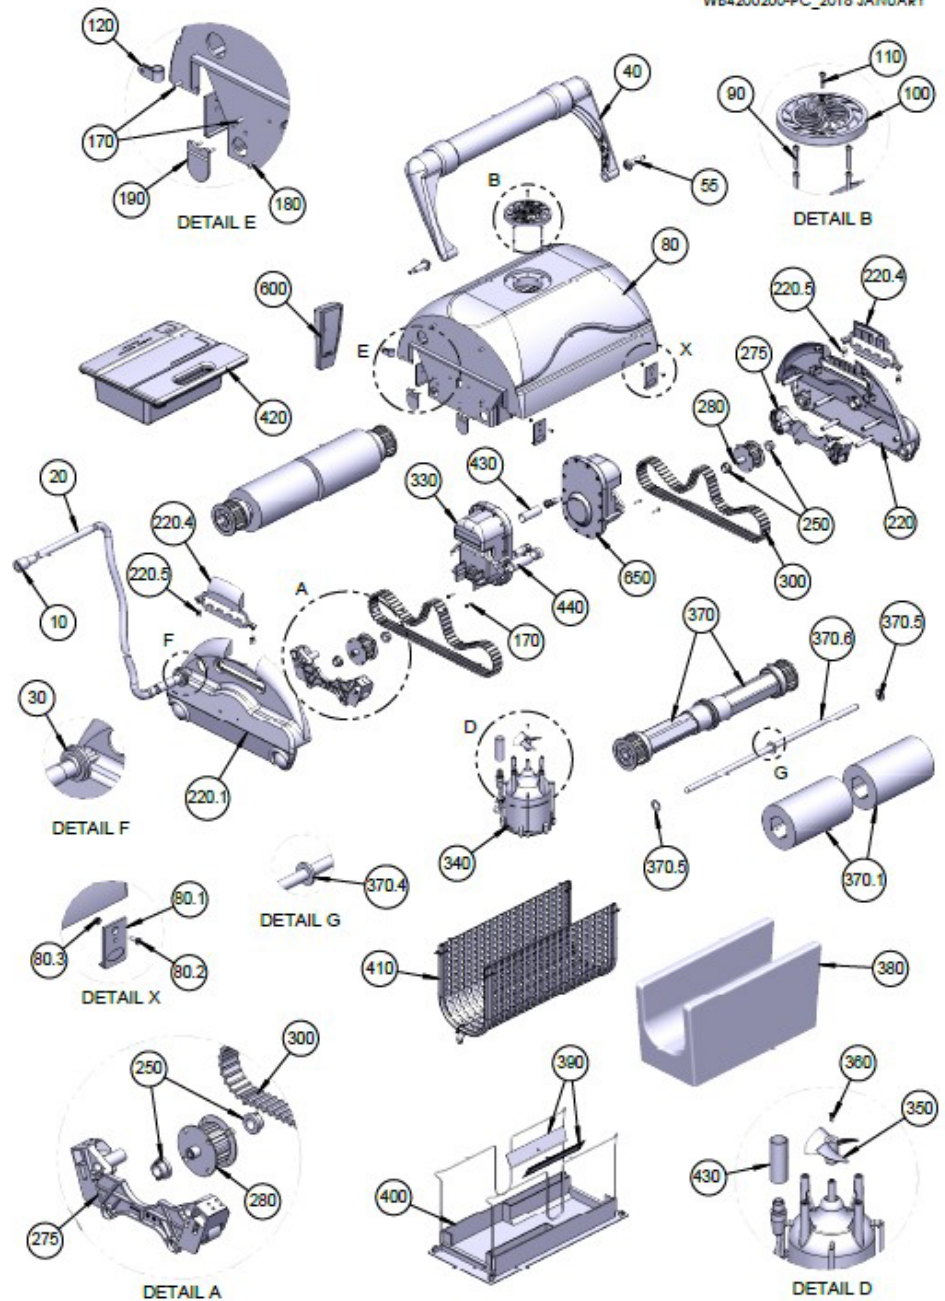

# ULTRA 500 Commercial Cleaner Spare Parts

Product Code 10456

Item no.	Part no.	Description	Qty.
10.00	PL00002M	4 PIN PLUG	1
20.00	WA00030CGL	F.CABLE CG/30M/4C/EZ-SW/FAST	1
30.00	1623	SEALING GROMMET	1
40.00	AS1049920	HANDLE ASSY	1
55.00	SK00000BK	PIN ASSY FOR HANDLE	2
80.00	AS1019910	BODY ASSY	1
80.10	9204NT	LOCK TAB	4
80.20	2303	SCREW M4X10 SS	4
80.30	7133	HEX. NUT LOCK M4 SS	4
90.00	2500	SCREW #8X1.175 PH PN	4
100.00	5093CG	OUTLET TOP	1
110.00	5061	SCREW 6-32X58 SS PH PA	2
120.00	2105	P-CLIP 12	1
170.00	2700	SCREW #8X1116 PHIL.	16
180.00	2701	SCREW #8X1116 PHIL PN	4
190.00	2305N	RUBBER VALVE	4
220.00	AS1066400	SIDE PLATE ASSY	1
220.10	AS1066450	SIDE PLATE ASSY	1
220.40	5088BL	HANDLE LOCK	2
220.50	5087	SPRING	4
250.00	2613	MOLYBDENUM BUSHING	4
275.00	ASPP036200	TENSIONS SYSTEM FOR COMMERCIAL	2

Item no.	Part no.	Description	Qty.
280.00	AS2000520	PULLEY ASSY	2
300.00	RB00098GY	DRIVE BELT GREY	2
330.00	AS08705D-SP	SP MOTOR MS/CLM/PVA/RC/V32	1
340.00	AS00035R-SP	PUMP MOTOR SP	1
350.00	P00038	PROPELLER	1
360.00	SW000069	SCREW M3X10 PHIL DIN-965	1
370.00	A38213CG	WHEEL TUBE ASSY	4
370.10	3008AG	PVA BRUSH	4
370.40	2607	DELTRIN WASHER	2
370.50	3603	FLAT DELTRIN WASHER	4
370.60	MP00164	AXLE 511 MM	2
380.00	8101	FILTER BAG	1
390.00	PP0017700	BOTTOM LID VALVE MAGNUM	2
400.00	BS6500210	S/A BOTTOM LID ASSY	1
410.00	AS09224	FILTER SCREEN ASSY.	1
420.00	AS2722840-SP	S.P POWER SUPPLY (SPS 500)	1
430.00	AS110162506	SHRINK 1625 CUT TO 60mm	2
440.00	AS110161408	SHRINK 1614 CUT TO 80mm	1
600.00	RC0100500	RC RES IDP INTEG RAD	1
650.00	AS08694D-SP	SP MOTOR SLV/13	1
Not shown	PL00008F	CONNECTOR 4 PIN FEMALE	1
Not shown	PP0005000	FLOAT FOR MOTOR	4