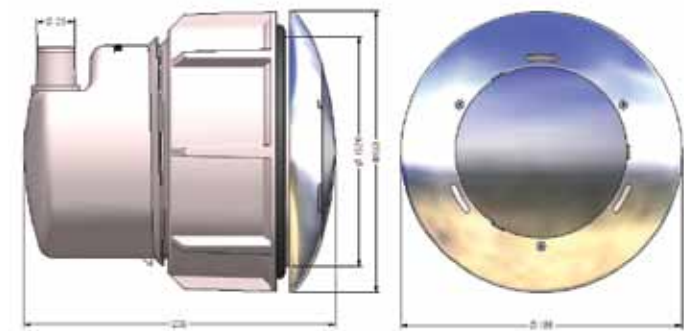

Light for Fibreglass Pool & Spa