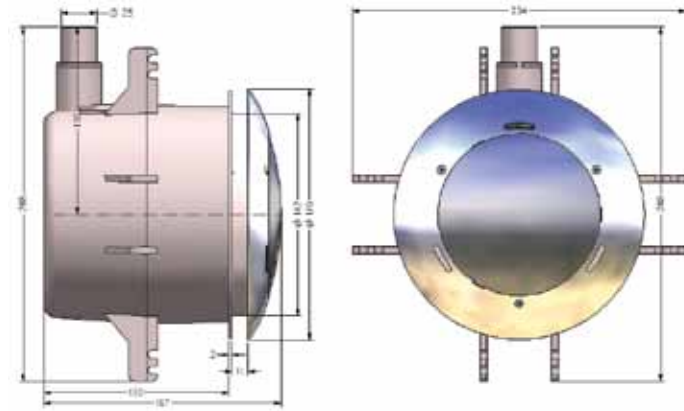

Arc Light – the most Brilliant White Light to highlight the colour of your pool

AstralPool's Arc light is based on advanced LED technology with specific research to give the whitest possible light output which enhances the colour of your pool interior.

- Available for Concrete or Fibreglass Pool installation
- Heavy duty 316 stainless steel heat sink and assembly hardware
- 50,000 hour LED lamp life
- Supplied with 4 different colour light face plates and lenses to compliment the interior colour of your pool
- Optional polished stainless steel face plate
- Energy efficiency switch mode power supply for lowest cost operation
- Low profile design for minimum intrusion into your swimming pool

Dimensions in mm:

Light for Concrete Pool & Spa