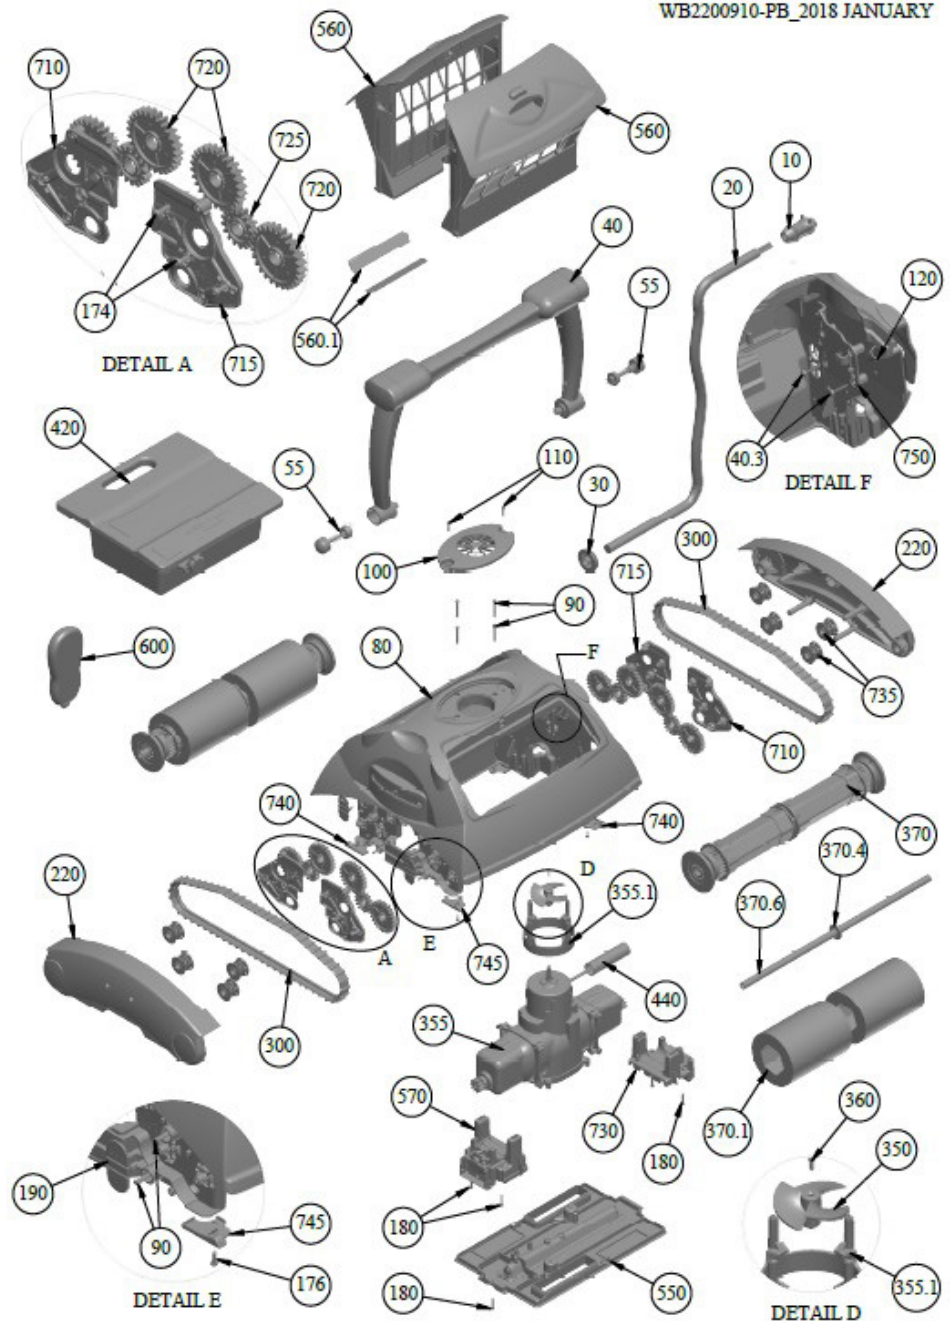

RPT Plus Robotic Pool Cleaner Top Access Plus Spare Parts

Product Code 11702

WB2200910-PB_2018 JANUARY

Item no.	Part no.	Description	Qty.
10.00	PL00002M	4 PIN PLUG	1
20.00	WA00082CGL	F.CABLE CG/18M/4C/EZ-SW/FAST	1
30.00	1623	SEALING GROMMET	1
40.00	AS1045300	HANDLE ASSY	1
40.30	HW0007000	SCREW EJOT PT KA 50x20	2
55.00	SK00005IV	PIN ASSY FOR HANDLE	2
80.00	AS1019974	BODY ASSY	1
90.00	2500	SCREW #8X1.175 PH PN	12
100.00	PP00059DB	OUTLET TOP	1
110.00	5061	SCREW 6-32X58 SS PH PA	2
120.00	2105	P-CLIP 12	1
174.00	HW0005800	SCREW EJOT PT KA 40x14 WN1412	12
176.00	HW0004200	SCREW EJOT PT KB30x10	4
180.00	2701	SCREW #8X1.116 PHIL PN	5
190.00	PP0095300	WATER OUTLET FLAP	4
220.00	AS1065000	SIDE PLATE ASSY	2
300.00	PP00949CG	TRACK BELT 65 SHORE	2
350.00	PP00952GY	PROPELLER	1
355.00	AS2904140-SP	SP MOTOR DU/CLM/PVA/RC/V81	1
355.10	PP0096400	PUMP FIXTURE FOR BREEZER	1
360.00	SW00069	SCREW M3X10 PHIL DIN-965	1

Item no.	Part no.	Description	Qty.
370.00	AS38254CG	WHEEL TUBE ASSY	2
370.10	3009AG	PVA BRUSH	2
370.40	2607	DELFIN WASHER	2
370.60	MP00233	AXLE 410 MM 12" SS 316	2
420.00	AS2732800-SP	POWER SUPPLY (SPS 400)	1
440.00	AS110161408	SHRINK 1614 CUT TO 80mm	1
550.00	AS1050304	BOTTOM LID ASSY	1
560.00	AS1051320	FILTER TOP ASSY IVFPEL	2
560.10	PP00672IV	INLET EXTENSION VALVE	2
570.00	AS1050952	VB ASSY FOR BREEZER	1
600.00	RC0100500	RC RES IDP INTEG RAD	1
710.00	PP0097000	LEFT SIDE PLATE BUSHING	2
715.00	PP0096900	RIGHT SIDE PLATE BUSHING	2
720.00	PP0093800	SIDE COGWHEEL BIG	8
725.00	PP0093900	SIDE COGWHEEL SMALL	4
730.00	PP0093700	OMEGA BRIDGE	1
735.00	PP0095100	TRACK BELT ROLLER	8
740.00	PP0096500	BOTTOM PROTECTOR RIGHT	2
745.00	PP0096800	BOTTOM PROTECTOR LEFT	2
750.00	PP0097200	CABLE HOLDER BREEZER	1
Not shown	PL00008F	CONNECTOR 4 PIN FEMALE	1