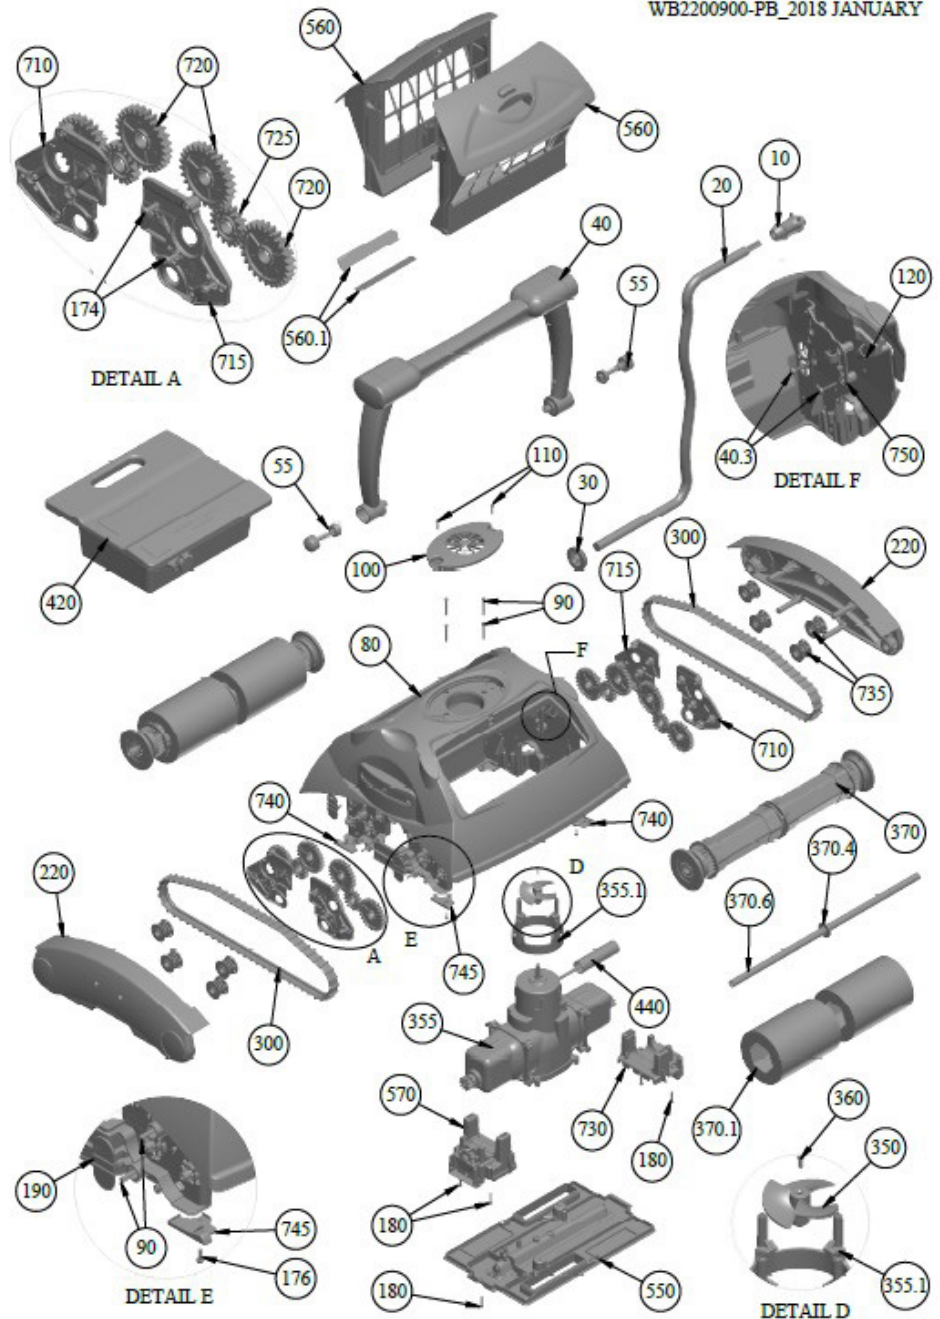

RPT Robotic Pool Cleaner Top Access Spare Parts

Product Code 11701

Item no.	Part no.	Description	Qty.
10.00	PL00002M	4 PIN PLUG	1
20.00	WA00324CGLA	F.CABLE CG/18M/2C/EL-SW/FAST	1
30.00	1623	SEALING GROMMET	1
40.00	AS1045300	HANDLE ASSY	1
40.30	HW0007000	SCREW EJOT PT KA 50x20	2
55.00	SK00005IV	PIN ASSY FOR HANDLE	2
80.00	AS1019974	BODY ASSY	1
90.00	2500	SCREW #8X1.175 PH PN	12
100.00	PP00059DB	OUTLET TOP	1
110.00	5061	SCREW 6-32X58 SS PH PA	2
120.00	HW0006700	P-CLIP 7/16 NYLON 6/6	1
174.00	HW0005800	SCREW EJOT PT KA 40x14 WN1412	12
176.00	HW0004200	SCREW EJOT PT KB30x10	4
180.00	2701	SCREW #8X1116 PHIL PN	5
190.00	PP0095300	WATER OUTLET FLAP	4
220.00	AS1065000	SIDE PLATE ASSY	2
300.00	PP00949CG	TRACK BELT 65 SHORE	2
350.00	PP00952GY	PROPELLER	1
355.00	AS2904110-SP	SP MOTOR DU/CLM/PVA/V81	1
355.10	PP0096400	PUMP FIXTURE FOR BREEZER	1
360.00	SW000069	SCREW M3X10 PHIL DIN-965	1
370.00	AS38254CG	WHEEL TUBE ASSY	4

Item no.	Part no.	Description	Qty.
370.10	3009AG	PVA BRUSH	2
370.40	2607	DELRIN WASHER	2
370.60	MP00233	AXLE 410 MM 12" SS 316	2
420.00	AS2732402-SP	S.P POWER SUPPLY (SPS BASIC)	1
430.00	AS110162506	SHRINK 1625 CUT TO 60mm	1
440.00	AS110161408	SHRINK 1614 CUT TO 80mm	1
550.00	AS1050304	BOTTOM LID ASSY	1
560.00	AS1051320	FILTER TOP ASSY IVFPEL	2
560.10	PP00672IV	INLET EXTENSION VALVE	2
570.00	AS1050952	VB ASSY FOR BREEZER	1
710.00	PP0097000	LEFT SIDE PLATE BUSHING	2
715.00	PP0096900	RIGHT SIDE PLATE BUSHING	2
720.00	PP0093800	SIDE COGWHEEL BIG	8
725.00	PP0093900	SIDE COGWHEEL SMALL	4
730.00	PP0093700	OMEGA BRIDGE	1
735.00	PP0095100	TRACK BELT ROLLER	8
740.00	PP0096500	BOTTOM PROTECTOR RIGHT	2
745.00	PP0096800	BOTTOM PROTECTOR LEFT	2
750.00	PP0097200	CABLE HOLDER BREEZER	1
Not shown	PL00008F	CONNECTOR 4 PIN FEMALE	1
Not shown	PP0005190	EVA CIRCLE	3